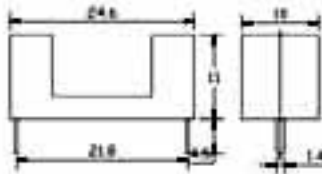

XC-5

Suitable fuse: Φ 6.35*32mm

Maximum rated value:30A 250V AC

Casing: plastic

Pole: Silver-plating brass

XC-6

Suitable fuse: Φ 5*20mm

Maximum rated value:6A 250V AC

Holder: High temperature resisting flame-retarded plastic

Clip Pole: Silver-plating brass

XC-7

Suitable fuse: Φ 5*20mm

Maximum rated value:6A 250V AC

Holder: High temperature resisting flame-retarded plastic

Maximum rated value:6A 250V AC

Casing: plastic

Clip Pole: Silver-plating brass