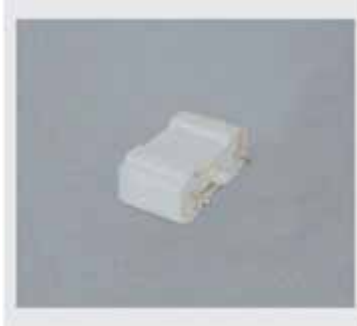

XC-5

Suitable fuse: Φ 6.35*32mm

Maximum rated value:30A 250V AC

Casing: plastic

Pole: Silver-plating brass

XC-6

Suitable fuse: Φ 5*20mm

Maximum rated value:6A 250V AC

Holder: High temperature resisting flame-retarded plastic

Clip Pole: Silver-plating brass

XC-7

Suitable fuse: Φ 5*20mm

Maximum rated value:6A 250V AC

Holder: High temperature resisting flame-retarded plastic

Clip Pole: Silver-plating brass

XC-8

Suitable fuse: Φ 5*20mm

Maximum rated value:6A 250V AC

Holder: Flame-retarded plastic

Clip Pole: Silver-plating brass

XC-9

Suitable fuse: Φ 6.35*32mm

Maximum rated value:6A 250V AC

Holder: Flame-retarded plastic

Clip Pole: Silver-plating brass

XC-10

Suitable fuse: Φ 5*20mm

Maximum rated value:6A 250V AC

Holder: High temperature resisting flame-retarded plastic