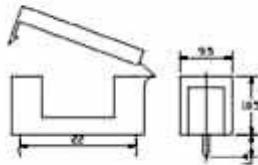

XC-5

Suitable fuse: Φ 6.35*32mm

Maximum rated value:30A 250V AC

Casing: plastic

Pole: Silver-plating brass

XC-6

Suitable fuse: Φ 5*20mm

Maximum rated value:6A 250V AC

Holder: High temperature resisting flame-retarded plastic

Clip Pole: Silver-plating brass

XC-7

Suitable fuse: Φ 5*20mm

Maximum rated value:6A 250V AC

Holder: High temperature resisting flame-retarded plastic