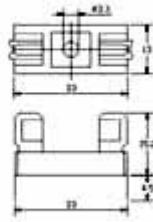

Clip Pole: Silver-plating brass

XC-8

Suitable fuse: Φ 5*20mm

Maximum rated value:6A 250V AC

Holder: Flame-retarded plastic

Clip Pole: Silver-plating brass

XC-9

Suitable fuse: Φ 6.35*32mm