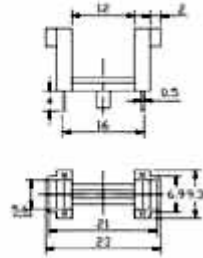

XC-10

Suitable fuse: Φ 5*20mm

Maximum rated value:6A 250V AC

Holder: High temperature resisting flame-retarded plastic

Clip Pole: Silver-plating brass