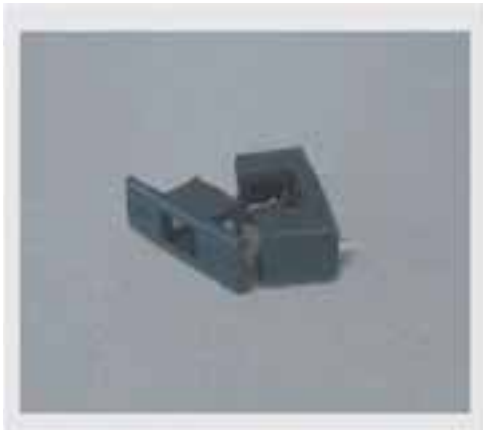

XC-5

Suitable fuse: Φ 6.35*32mm

Maximum rated value:30A 250V AC

Casing: plastic

Pole: Silver-plating brass

XC-6

Suitable fuse: Φ 5*20mm

Maximum rated value:6A 250V AC

Holder: High temperature resisting flame-retarded plastic

Clip Pole: Silver-plating brass

XC-7

Suitable fuse: Φ 5*20mm

Maximum rated value:6A 250V AC

Holder: High temperature resisting flame-retarded plastic

Clip Pole: Silver-plating brass

XC-8

Suitable fuse: Φ 5*20mm

Maximum rated value:6A 250V AC

Holder: Flame-retarded plastic

Clip Pole: Silver-plating brass

XC-9

Suitable fuse: Φ 6.35*32mm

Maximum rated value:6A 250V AC

Holder: Flame-retarded plastic

Clip Pole: Silver-plating brass

XC-10

Suitable fuse: Φ 5*20mm

Maximum rated value:6A 250V AC

Holder: High temperature resisting flame-retarded plastic