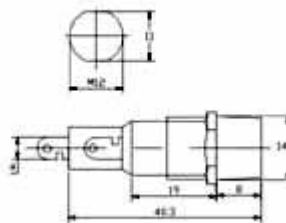

Clip Pole: Silver-plating brass

XC-11

Suitable fuse: Φ 5*20mm

Maximum rated value:6A 250V AC

Casing: plastic

Clip Pole: Silver-plating brass

XC-12

Suitable fuse: Φ 5*20mm