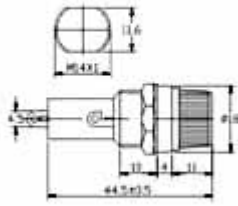

XC-5

Suitable fuse: Φ 6.35*32mm

Maximum rated value:30A 250V AC

Casing: plastic

Pole: Silver-plating brass

XC-6

Suitable fuse: Φ 5*20mm

Maximum rated value:6A 250V AC

Holder: High temperature resisting flame-retarded plastic

Clip Pole: Silver-plating brass

XC-7

Suitable fuse: Φ 5*20mm

Maximum rated value:6A 250V AC

Holder: High temperature resisting flame-retarded plastic

Clip Pole: Silver-plating brass

XC-8

Suitable fuse: Φ 5*20mm

Maximum rated value:6A 250V AC

Holder: Flame-retarded plastic

Clip Pole: Silver-plating brass

XC-9

Suitable fuse: Φ 6.35*32mm

Maximum rated value:6A 250V AC

Casing: plastic

Clip Pole: Silver-plating brass