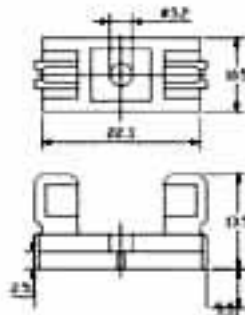

XC-5

Suitable fuse: Φ 6.35*32mm

Maximum rated value:30A 250V AC

Casing: plastic

Pole: Silver-plating brass

XC-6

Suitable fuse: Φ 5*20mm

Maximum rated value:6A 250V AC

Holder: High temperature resisting flame-retarded plastic

Clip Pole: Silver-plating brass

XC-7

Suitable fuse: Φ 5*20mm

Maximum rated value:6A 250V AC

Holder: High temperature resisting flame-retarded plastic

Clip Pole: Silver-plating brass

XC-8

Suitable fuse: Φ 5*20mm

Maximum rated value:6A 250V AC

Holder: Flame-retarded plastic

Clip Pole: Silver-plating brass

XC-9

Suitable fuse: Φ 6.35*32mm

Maximum rated value:6A 250V AC

Casing: plastic

Clip Pole: Silver-plating brass