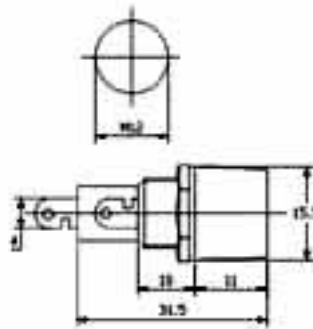

Clip Pole: Silver-plating brass

XC-11

Suitable fuse: Φ 5*20mm

Maximum rated value:6A 250V AC

Casing: plastic

Clip Pole: Silver-plating brass

XC-12

Suitable fuse: Φ 5*20mm